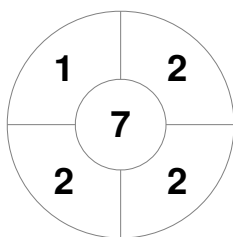

**Women's Indoor Classic**  
8 - 9 Oct 2022  
Northam Recreation Centre

**Match Statistics**

Match #	Date	Time	Pool / Class	Pitch
2	08 Oct 2022	11:00	Round Robin	Pitch 1

<b>Outbacks</b>			
GK Subs			

Official	1	2	3	4	T
OUTBACKS	1	0	0	1	2
SUNS	2	1	0	0	3

<b>Suns</b>			
GK Subs			

**Penalty Corners**

**OUTBACKS**

**SUNS**

**OUTBACKS**

**SUNS**

**Circle Entries**

**Shots**