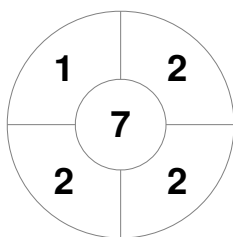

Women's Indoor Classic
8 - 9 Oct 2022
Northam Recreation Centre

Match Statistics

Match #	Date	Time	Pool / Class	Pitch
2	08 Oct 2022	11:00	Round Robin	Pitch 1

Outbacks			
GK Subs			

Official	1	2	3	4	T
OUTBACKS	1	0	0	1	2
SUNS	2	1	0	0	3

Suns			
GK Subs			

Penalty Corners

OUTBACKS

SUNS

OUTBACKS

SUNS

Circle Entries

Shots