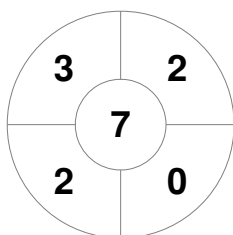

Women's Indoor Classic
8 - 9 Oct 2022
Northam Recreation Centre

Match Statistics

Match #	Date	Time	Pool / Class	Pitch
4	08 Oct 2022	17:00	Round Robin	Pitch 1

Suns			
GK Subs			

Official	1	2	3	4	T
SUNS	1	0	0	1	2
BREAKERS	1	0	1	2	4

Breakers			
GK Subs			

Penalty Corners

SUNS

BREAKERS

SUNS

BREAKERS

Shots

SUNS