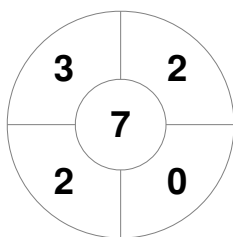

Women's Indoor Classic
8 - 9 Oct 2022
Northam Recreation Centre

Match Statistics

Match #	Date	Time	Pool / Class	Pitch
4	08 Oct 2022	17:00	Round Robin	Pitch 1

Suns			
GK Subs			

Official	1	2	3	4	T
SUNS	1	0	0	1	2
BREAKERS	1	0	1	2	4

Breakers			
GK Subs			

Penalty Corners

SUNS

BREAKERS

SUNS

BREAKERS

Shots

SUNS