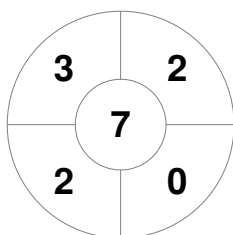

**Women's Indoor Classic**  
8 - 9 Oct 2022  
Northam Recreation Centre

**Match Statistics**

Match #	Date	Time	Pool / Class	Pitch
4	08 Oct 2022	17:00	Round Robin	Pitch 1

<b>Suns</b>			
GK Subs			

Official	1	2	3	4	T
SUNS	1	0	0	1	2
BREAKERS	1	0	1	2	4

<b>Breakers</b>			
GK Subs			

**Penalty Corners**

**SUNS**

**BREAKERS**

**SUNS**

**BREAKERS**

**Shots**

**SUNS**