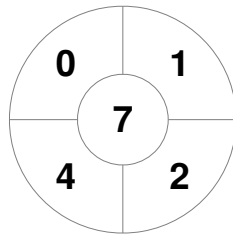

Women's Indoor Classic
8 - 9 Oct 2022
Northam Recreation Centre

Match Statistics

Match #	Date	Time	Pool / Class	Pitch
5	09 Oct 2022	08:00	Round Robin	Pitch 1

Highlanders			
GK Subs			

Official	1	2	3	4	T
HIGH	1	0	1	0	2
SUNS	0	0	1	1	2

Suns			
GK Subs			

Penalty Corners

HIGH

SUNS

HIGH

SUNS

Circle Entries

Shots