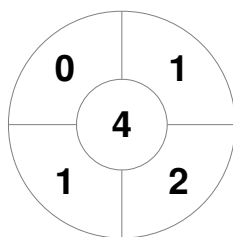

**Women's Indoor Classic**  
8 - 9 Oct 2022  
Northam Recreation Centre

**Match Statistics**

Match #	Date	Time	Pool / Class	Pitch
6	09 Oct 2022	10:00	Round Robin	Pitch 1

<b>Breakers</b>			
GK Subs			

Official	1	2	3	4	T
BREAKERS	2	1	0	0	3
OUTBACKS	0	1	0	2	3

<b>Outbacks</b>			
GK Subs			

**Penalty Corners**

**BREAKERS**

**OUTBACKS**

**Circle Entries**

**BREAKERS**

**OUTBACKS**

**Shots**