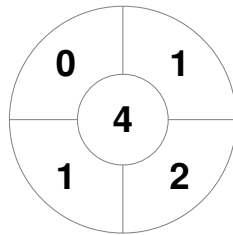

**Women's Indoor Classic**  
8 - 9 Oct 2022  
Northam Recreation Centre

**Match Statistics**

Match #	Date	Time	Pool / Class	Pitch
6	09 Oct 2022	10:00	Round Robin	Pitch 1

<b>Breakers</b>			
GK Subs			

Official	1	2	3	4	T
BREAKERS	2	1	0	0	3
OUTBACKS	0	1	0	2	3

<b>Outbacks</b>			
GK Subs			

**Penalty Corners**

**BREAKERS**

**OUTBACKS**

**Circle Entries**

**BREAKERS**

**OUTBACKS**

**Shots**