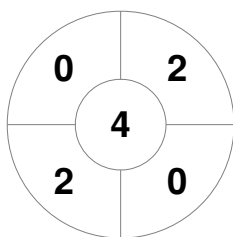

**Women's Indoor Classic**  
8 - 9 Oct 2022  
Northam Recreation Centre

**Match Statistics**

Match #	Date	Time	Pool / Class	Pitch
6	09 Oct 2022	10:00	Round Robin	Pitch 1

<b>Breakers</b>			
GK Subs			

Official	1	2	3	4	T
BREAKERS	2	1	0	0	3
OUTBACKS	0	1	0	2	3

<b>Outbacks</b>			
GK Subs			

**Penalty Corners**

**BREAKERS**

**OUTBACKS**

**Circle Entries**

**BREAKERS**

**OUTBACKS**

**Shots**