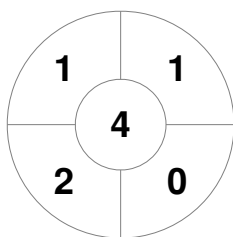

**Women's Indoor Classic**  
8 - 9 Oct 2022  
Northam Recreation Centre

**Match Statistics**

Match #	Date	Time	Pool / Class	Pitch
3	08 Oct 2022	15:00	Round Robin	Pitch 1

<b>Highlanders</b>			
GK Subs			

Official	1	2	3	4	T
HIGH	0	2	0	0	2
OUTBACKS	0	3	0	1	4

<b>Outbacks</b>			
GK Subs			

**Penalty Corners**

**HIGH**

**OUTBACKS**

**Circle Entries**

**HIGH**

**OUTBACKS**

**Shots**