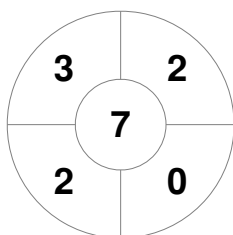

Women's Indoor Classic  
8 - 9 Oct 2022  
Northam Recreation Centre

Match Statistics

Match #	Date	Time	Pool / Class	Pitch
4	08 Oct 2022	17:00	Round Robin	Pitch 1

<b>Suns</b>			
GK Subs			

Official	1	2	3	4	T
SUNS	1	0	0	1	2
BREAKERS	1	0	1	2	4

<b>Breakers</b>			
GK Subs			

Penalty Corners

SUNS

BREAKERS

SUNS

BREAKERS

Shots

SUNS