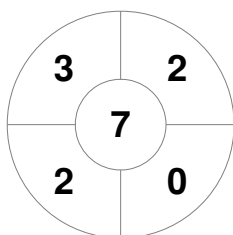

Penalty Corners

SUNS