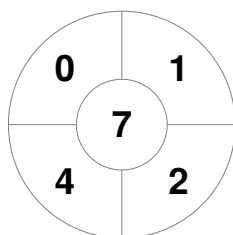

Women's Indoor Classic
8 - 9 Oct 2022
Northam Recreation Centre

Match Statistics

Match #	Date	Time	Pool / Class	Pitch
5	09 Oct 2022	08:00	Round Robin	Pitch 1

Highlanders			
GK Subs			

Official	1	2	3	4	T
HIGH	1	0	1	0	2
SUNS	0	0	1	1	2

Suns			
GK Subs			

Penalty Corners

HIGH

SUNS

HIGH

SUNS

Circle Entries

Shots