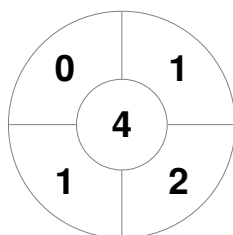

**Women's Indoor Classic**  
8 - 9 Oct 2022  
Northam Recreation Centre

**Match Statistics**

Match #	Date	Time	Pool / Class	Pitch
6	09 Oct 2022	10:00	Round Robin	Pitch 1

<b>Breakers</b>			
GK Subs			

Official	1	2	3	4	T
BREAKERS	2	1	0	0	3
OUTBACKS	0	1	0	2	3

<b>Outbacks</b>			
GK Subs			

**Penalty Corners**

**BREAKERS**

**OUTBACKS**

**Circle Entries**

**BREAKERS**

**OUTBACKS**

**Shots**