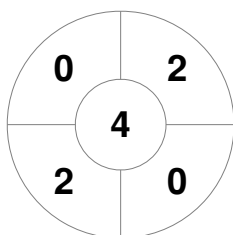

**Women's Indoor Classic**  
8 - 9 Oct 2022  
Northam Recreation Centre

**Match Statistics**

Match #	Date	Time	Pool / Class	Pitch
6	09 Oct 2022	10:00	Round Robin	Pitch 1

<b>Breakers</b>			
GK Subs			

Official	1	2	3	4	T
BREAKERS	2	1	0	0	3
OUTBACKS	0	1	0	2	3

<b>Outbacks</b>			
GK Subs			

**Penalty Corners**

**BREAKERS**

**OUTBACKS**

**Circle Entries**

**BREAKERS**

**OUTBACKS**

**Shots**