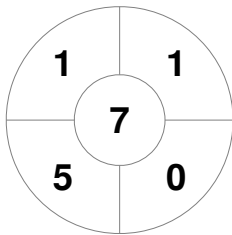

Stiles Electrical Premier Division 1 Women

5 Apr - 14 Sep 2024
Perth, Western Australia

Match Statistics

| | | | | |
|---------|-------------|-------|--------------|-------|
| Match # | Date | Time | Pool / Class | Pitch |
| 26 | 11 May 2024 | 17:30 | Round Robin | Turf |

| | | | | | | | |
|------|----------|---|---|---|---|---|-------|
| Reds | Official | 1 | 2 | 3 | 4 | T | WASPS |
| | OA | 1 | 0 | 0 | 0 | 1 | |
| | WSP | 0 | 0 | 1 | 0 | 1 | |

Penalty Corners

OA

WSP

OA

WSP

Circle Entries

Shots

OA

WSP

OA

WSP

Shots on Target

Possession %